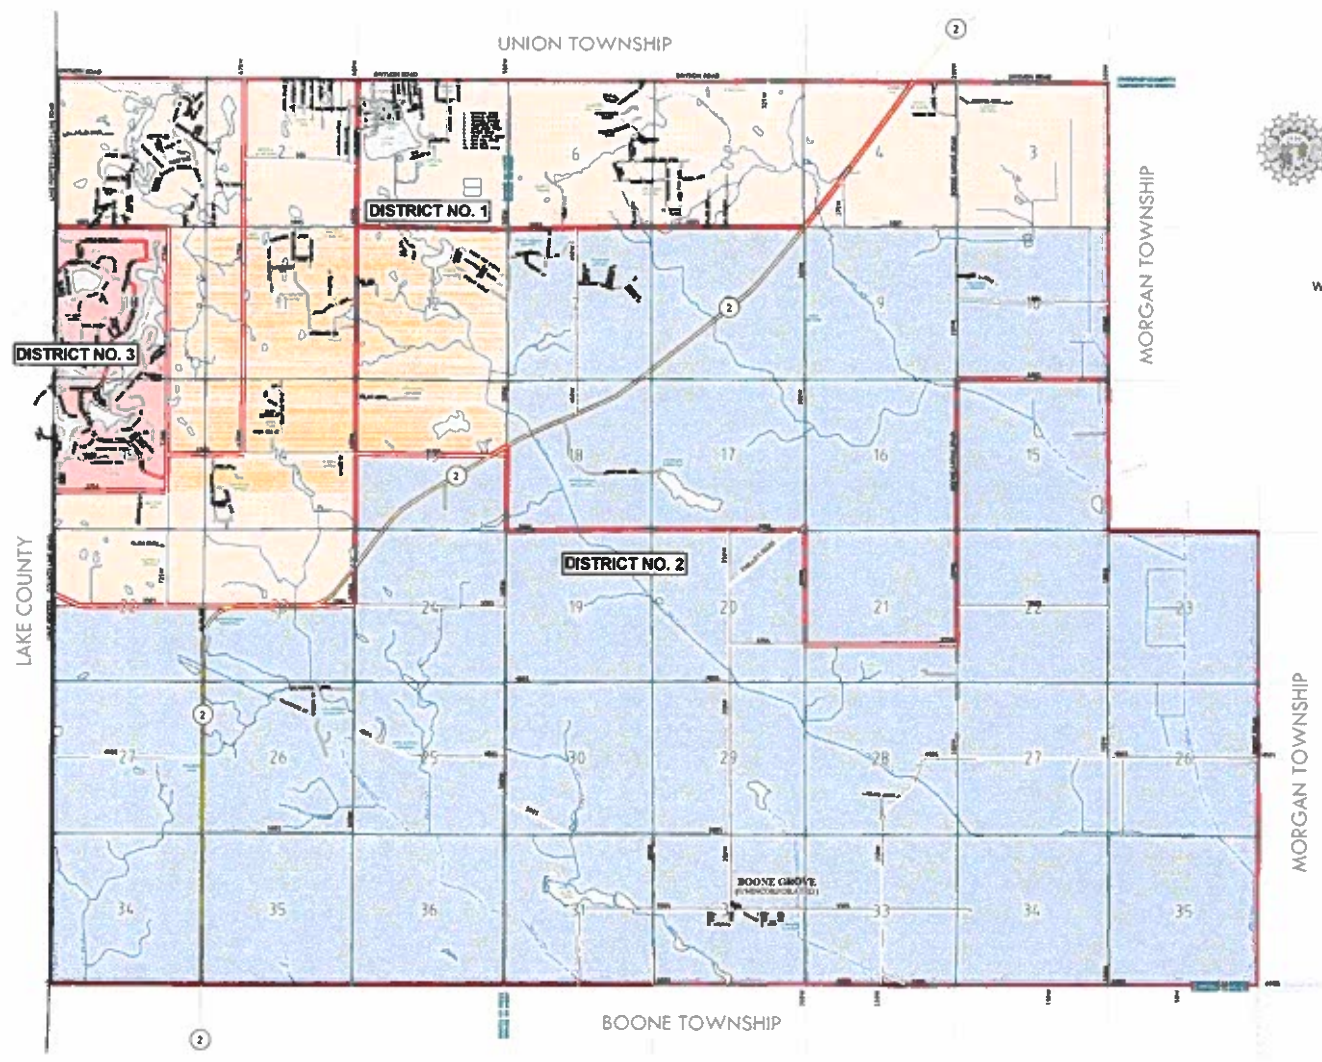

PORTER TOWNSHIP PORTER COUNTY, INDIANA

PRECINCT BOUNDARY